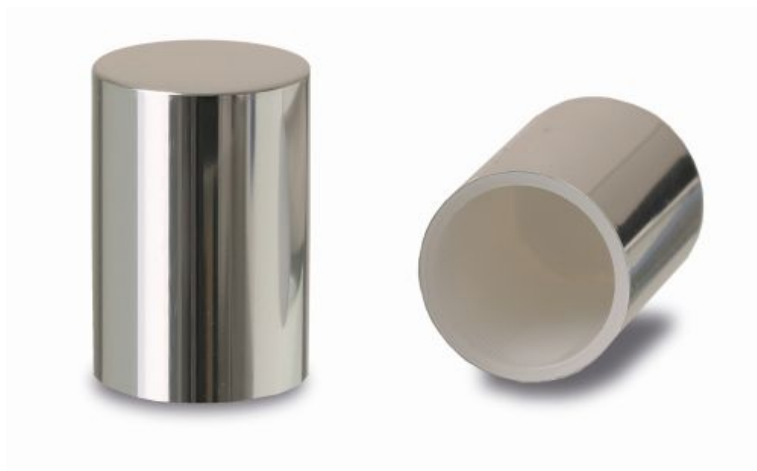

OVER CAP "LAURA RIC ALU"

Article number: 1501401198

Typ	over cap
Serie	series "Laura Ric Alu"
Material	Aluminium
Color	white
Color additive	glossy aluminium covered over cap, white inner part (PP)
Notice	for sprayer pump and dispenser "GP", "GP New" and "Laura spray" in 18/415
Diameter	32
Height	48
Country of manufacture	EU